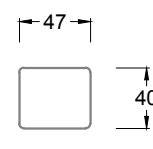

R 145 G
➤ 103 CM ↙ 103 CM ▲ 40 CM

J 145 K
➤ 138 CM ↙ 78 CM ▲ 40 CM

B 145 A

B 145 F

R 145 S

J 145 F

STEALTH & COFFEE TABLES PRODUKTDATEN

PRODUCT INFORMATION
INFORMATION PRODUITS

J 118H
OHLINDA WS WHITE STONE
Ø 60 CM ▲ 58 CM

J 118L
OHLINDA WS WHITE STONE
Ø 95 CM ▲ 45 CM

EVERYWHERE A STORY

This is mine. Made up of parts that fit perfectly together, just where they belong: to me. Right down to the tiniest detail. Curious, yet wonderful.

B 146 T
20 MM ACRYLGLAS · 20 MM ACRYLIC GLASS
20 MM VERRE ACRYLIQUE TRANSPARENT
➤ 45 CM ◀ 33 CM ▲ 33 CM

J 137 S SILVER
➤ 110 CM ◀ 72 CM ▲ 37 CM

J 137 G GOLD
➤ 110 CM ◀ 72 CM ▲ 37 CM

MAUNA LOA

J 137

ACRYLGLASTISCHE

B 146T
hochkant

B 146T
quer

N 146T

R 146T

CLOUD 7

N 154

OHLINDA

J 118L