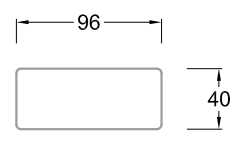

MAUNA LOA

ACRYLGLASTISCHE

R 146T

CLOUD 7

OHLINDA

J 118H