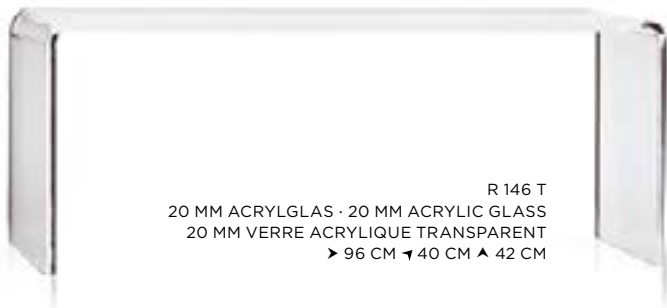

EVERYWHERE A STORY

This is mine. Made up of parts that fit perfectly together, just where they belong: to me. Right down to the tiniest detail. Curious, yet wonderful.

TOUT LE MOND A UNE HISTOIRE

Celle-ci est la mienne. Tous les éléments qui la composent m'appartiennent. Imposante jusque dans les moindres détails. Complexe et merveilleuse.

R 146 T
20 MM ACRYLGLAS · 20 MM ACRYLIC GLASS
20 MM VERRE ACRYLIQUE TRANSPARENT
➤ 96 CM ◀ 40 CM ▲ 42 CM