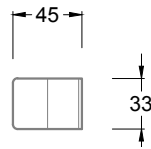

R 145 G
➤ 103 CM ↙ 103 CM ▲ 40 CM

J 145 K
➤ 138 CM ↙ 78 CM ▲ 40 CM

B 145 A

B 145 F

R 145 S

J 145 F

STEALTH & COFFEE TABLES PRODUKTDATEN

PRODUCT INFORMATION
INFORMATION PRODUITS

J 118H
OHLINDA WS WHITE STONE
Ø 60 CM ▲ 58 CM

J 118L
OHLINDA WS WHITE STONE
Ø 95 CM ▲ 45 CM

EVERYWHERE A STORY

This is mine. Made up of parts that fit perfectly together, just where they belong: to me. Right down to the tiniest detail. Curious, yet wonderful.

B 146 T
20 MM ACRYLGLAS · 20 MM ACRYLIC GLASS
20 MM VERRE ACRYLIQUE TRANSPARENT
➤ 45 CM ◀ 33 CM ▲ 33 CM

J 137 S SILVER
➤ 110 CM ◀ 72 CM ▲ 37 CM

J 137 G GOLD
➤ 110 CM ◀ 72 CM ▲ 37 CM

MAUNA LOA

J 137

ACRYLGLASTISCHE

B 146T
hochkant

B 146T
quer

N 146T

R 146T

CLOUD 7

N 154

OHLINDA

J 118L